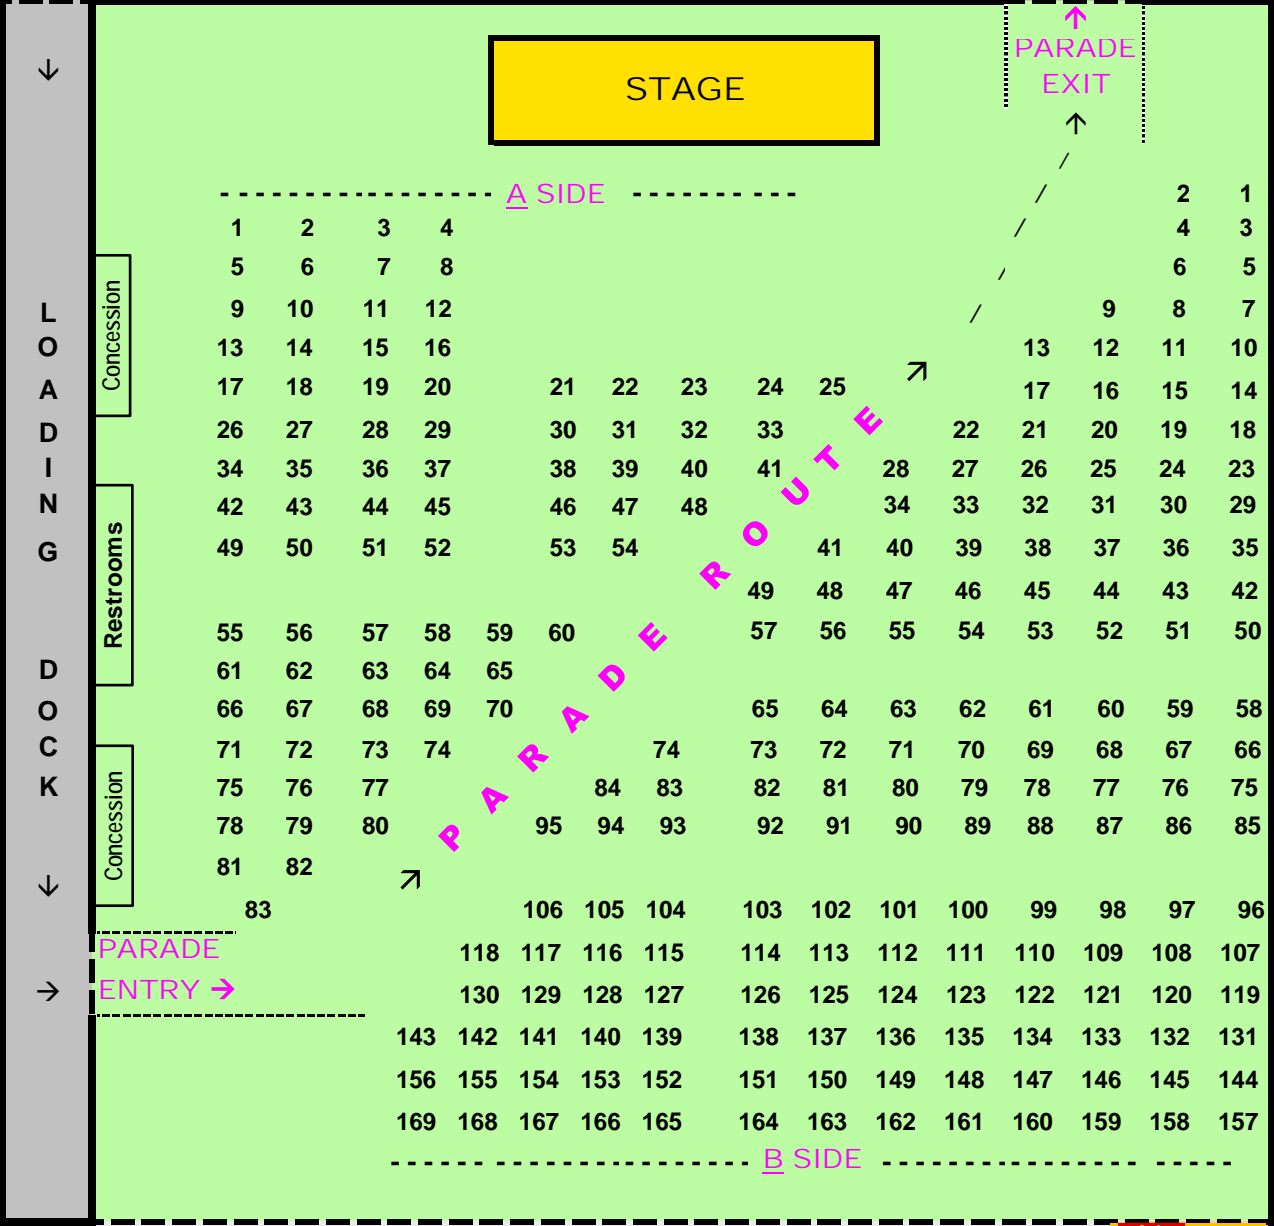

# Krewe of Orion 2020 Masquerade Table Layout Raising Cane's River Center Exhibition Hall

Not to scale; Seating shown  
in approximate position.  
West Parking Garage

← Alley →

Restrooms  
Escalator  
Escalator

River Center Exhibition Hall Lobby  
**( Enter Here )**

River Road

→ **PARADE ROUTE** →