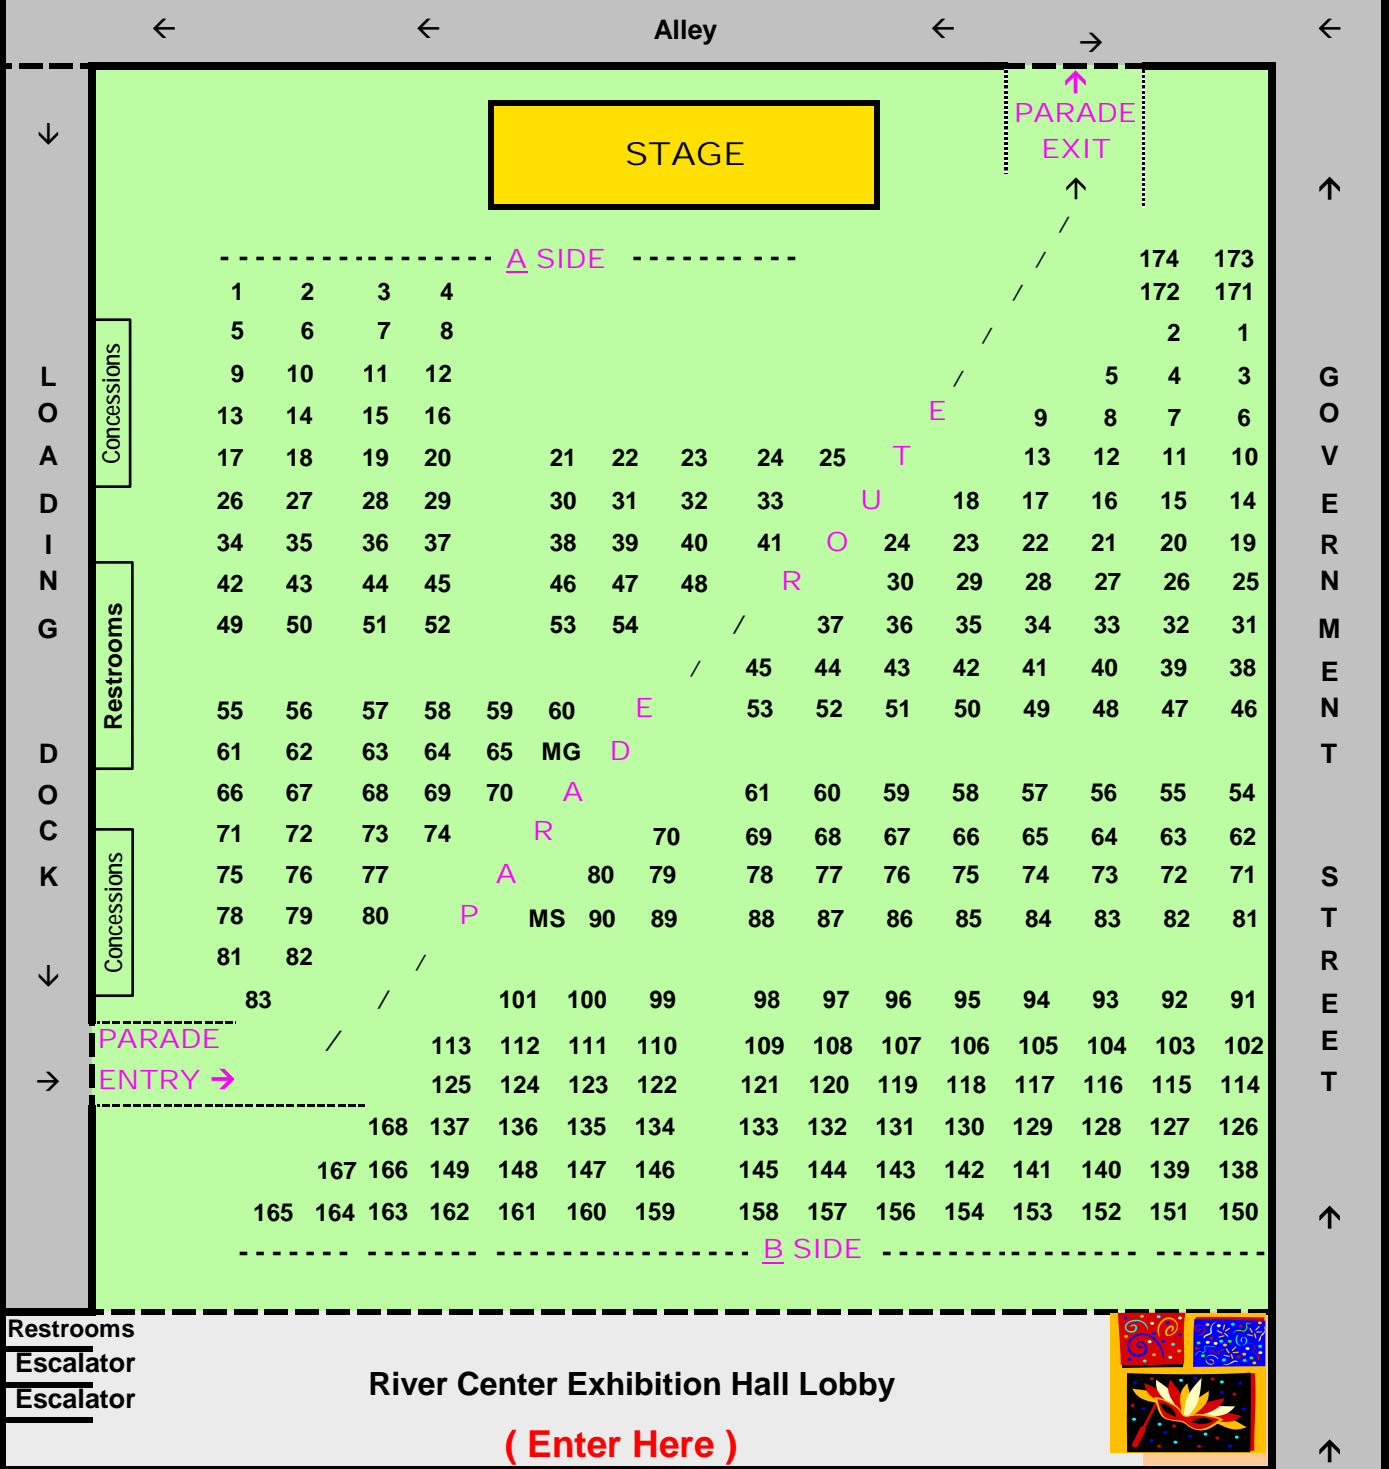

Krewe of Orion 2019 Masquerade Table Layout

Raising Cane's River Center Exhibition Hall

Not to scale; Seating shown in approximate position.

West Parking Garage

Restrooms
Escalator
Escalator

River Center Exhibition Hall Lobby
(Enter Here)